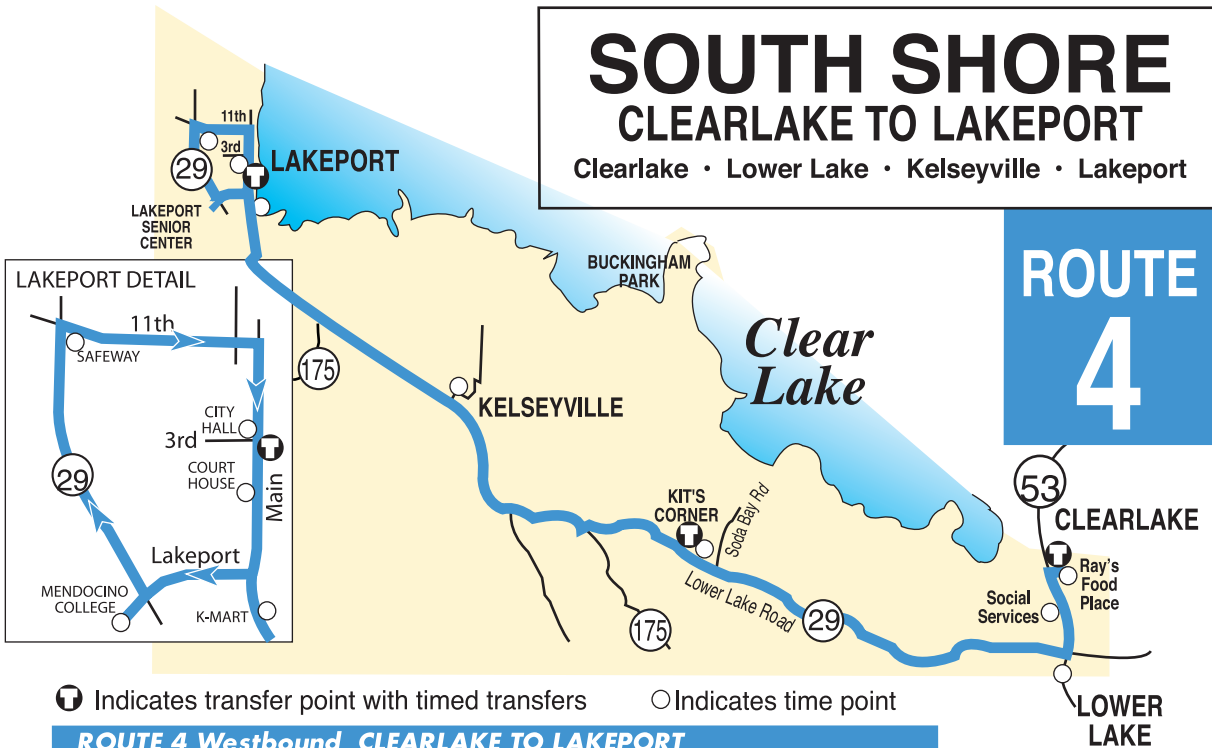

# SOUTH SHORE CLEARLAKE TO LAKEPORT

Clearlake • Lower Lake • Kelseyville • Lakeport

## ROUTE 4

Ⓢ Indicates transfer point with timed transfers    ○ Indicates time point

### ROUTE 4 Westbound CLEARLAKE TO LAKEPORT

	Clearlake	Lower Lake	Rivieras	Kelseyville	Lakeport				
	Ⓢ Ray's Food Place / Walmart	Lake Co. Social Services	Hwy 53 & Hwy 29	Ⓢ Kit's Corner S.R. 29 & S.R. 281	Main & Third	S. Main & Peckham (K-Mart)	Parallel Dr. & Lakeport Blvd.	Safeway	Ⓢ Third & Main
Saturday service	6:20	---	6:23	6:33	6:43	---	6:52	6:56	7:00
	7:05	---	7:10	7:20	7:32	---	7:41	7:46	7:51
	9:00	9:03	9:06	9:16	9:28	9:37	9:40	9:45	9:50
	11:00	11:03	11:06	11:16	11:28	11:37	11:40	11:45	11:50
	1:00	1:03	1:06	1:16	1:28	1:37	1:40	1:45	1:50
	2:00	2:03	2:06	2:16	2:28	2:37	2:40	2:45	2:50
	4:10	4:13	4:16	4:26	4:38	4:47	4:50	4:55	5:00
	5:10	5:13	5:16	5:26	5:38	5:47	5:50	5:55	6:00

Continues to Route 7 - Ukiah. Operates Monday through Saturday