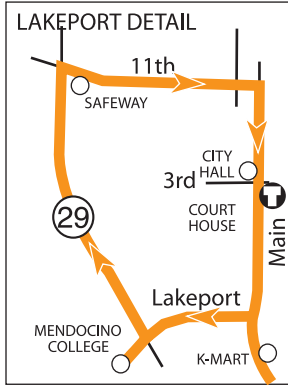

SODA BAY KIT'S CORNER TO LAKEPORT

Kit's Corner • Rivas • Soda Bay Finley •
Big Valley Rancheria • Lakeport

All Route 4A runs operate
Monday through Friday

**ROUTE
4A**

○ Indicates time point

Ⓜ Indicates transfer point with timed transfers

ROUTE 4A Westbound - KIT'S CORNER TO LAKEPORT

Ⓜ Soda Bay Road			Kelseyville	Finley	Big Valley Rancheria	Lakeport			Ⓜ
Kit's Corner	Riviera Shopping Center	Soda Bay	Main & Third	Post Office	Konocti Vista Casino	S. Main & Peckham (K-Mart)	Mendocino College	Safeway 11th St	Third & Main
9:16	9:19	9:35	9:45	9:53	10:00	10:07	---	---	10:12
11:20	11:23	11:39	11:49	11:57	12:04	12:11	12:16	12:21	12:26
4:33	4:36	4:52	---	5:04	5:11	5:18	---	---	5:23

ROUTE 4A Eastbound - LAKEPORT TO KIT'S CORNER

Ⓜ Lakeport				Big Valley Rancheria	Finley	Kelseyville	Soda Bay Road		Ⓜ
Third & Main	Third & D Street	Mendocino College Parallel Rd	S. Main & Peckham (K-Mart)	Konocti Vista Casino	Post Office	Main & Third	Soda Bay	Riviera Shopping Center	Kit's Corner
10:15	10:19	10:23	10:28	10:35	10:40	---	10:52	11:12	11:18
1:35	1:39	1:43	1:48	1:55	2:00	---	2:12	2:27	2:33
5:25	---	---	5:30	5:37	---	---	5:47	6:02	6:03